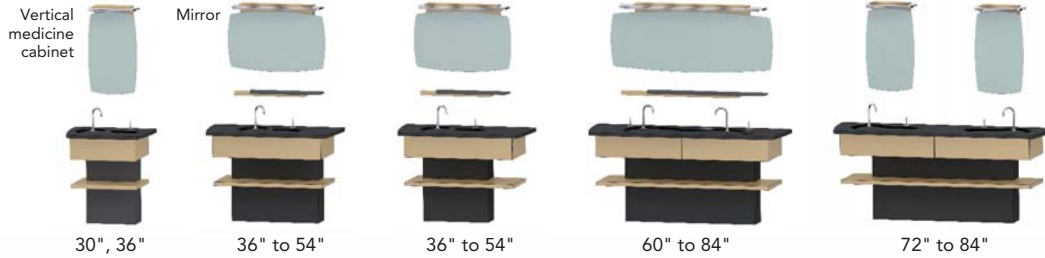

ORIGINE | DISTINCTION

LAYOUTS AND COMPOSITION

LAYOUTS

STANDARD LAYOUTS

LAYOUTS WITH LINEN CABINET ATTACHED TO THE SINK BASE

LAYOUTS WITH LINEN CABINET SEPARATED FROM THE SINK BASE

OPTIONS AND ACCESSORIES

OPTIONAL BASE LEDGE WITH DRAWER
1 to 3 drawers as appropriate

FULL-LENGTH FLOOR MIRROR
22" x 66 3/8"

Note: Layouts available right or left.

ORIGINE | DISTINCTION

SUGGESTED LAYOUTS

LAYOUTS

WITH FULL LENGTH FLOOR MIRROR