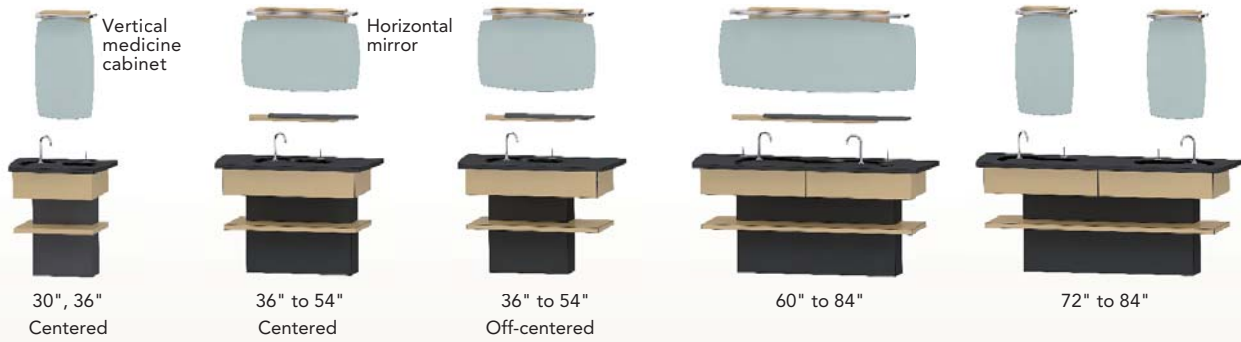

ORIGINE | DISTINCTION

LAYOUTS AND COMPOSITION

LAYOUTS

STANDARD LAYOUTS

LAYOUTS WITH LINEN CABINET ATTACHED TO THE SINK BASE

LAYOUTS WITH LINEN CABINET SEPARATED FROM THE SINK BASE

OPTIONS AND ACCESSORIES

OPTIONAL BASE LEDGE WITH DRAWER
1 to 3 drawers as appropriate

FULL-LENGTH FLOOR MIRROR
22" x 66 3/8"

Note: Layouts available right or left.

ORIGINE | DISTINCTION

SUGGESTED LAYOUTS

LAYOUTS

WITH FULL LENGTH FLOOR MIRROR