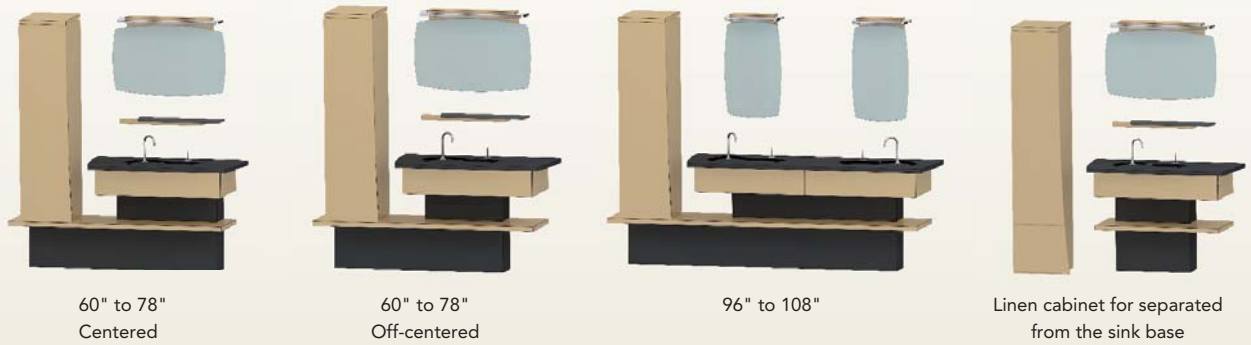

ORIGINE | DISTINCTION

LAYOUTS AND COMPOSITION

LAYOUTS

STANDARD LAYOUTS

LAYOUTS WITH LINEN CABINET ATTACHED TO THE SINK BASE

LAYOUTS WITH LINEN CABINET SEPARATED FROM THE SINK BASE

OPTIONS AND ACCESSORIES

OPTIONAL BASE LEDGE WITH DRAWER
1 to 3 drawers as appropriate

FULL-LENGTH FLOOR MIRROR
22" x 66 3/8"

Note: Layouts available right or left.

ORIGINE | DISTINCTION

SUGGESTED LAYOUTS

LAYOUTS

WITH FULL LENGTH FLOOR MIRROR