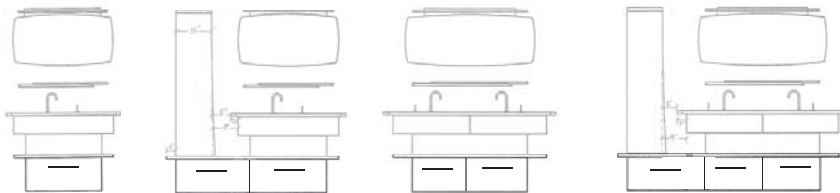

ORIGINE | DISTINCTION

LAYOUTS AND COMPOSITION

LAYOUTS

STANDARD LAYOUTS

LAYOUTS WITH LINEN CABINET ATTACHED TO THE SINK BASE

LAYOUTS WITH LINEN CABINET SEPARATED FROM THE SINK BASE

OPTIONS AND ACCESSORIES

OPTIONAL BASE LEDGE WITH DRAWER
1 to 3 drawers as appropriate

FULL-LENGTH FLOOR MIRROR
22" x 66 3/8"

Note: Layouts available right or left.

ORIGINE | DISTINCTION

SUGGESTED LAYOUTS

LAYOUTS

WITH FULL LENGTH FLOOR MIRROR