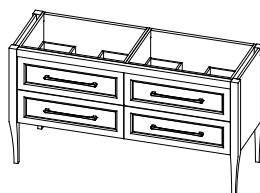

CONSOLE - STILETTO | SELECTION

PRODUCTS OVERVIEW

Thin mirror with lighting

18" to 42"

18", 21"

24", 27",
30", 33"

33", 36", 39",
42", 45", 48"

Medicine cabinet recessed or wall-mounted - with side lighting

Sink base

25 1/4", 30",
36", 42"

25 1/4", 30",
36", 42", 48"

54", 60"

72", 75",
78", 84"

Half-linen cabinet

17"

Auxiliary medicine cabinet (above the toilet)

24"

Suggested layouts