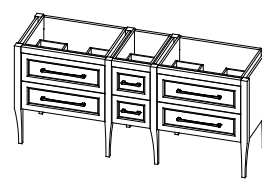

CONSOLE - STILETTO | SELECTION

PRODUCTS OVERVIEW

Thin mirror with lighting

18" to 42"

18", 21"

24", 27",
30", 33"

33", 36", 39",
42", 45", 48"

Medicine cabinet recessed or wall-mounted - with side lighting

Sink base

25 1/4", 30",
36", 42"

25 1/4", 30",
36", 42", 48"

54", 60"

72", 75",
78", 84"

Half-linen cabinet

17"

Auxiliary medicine cabinet (above the toilet)