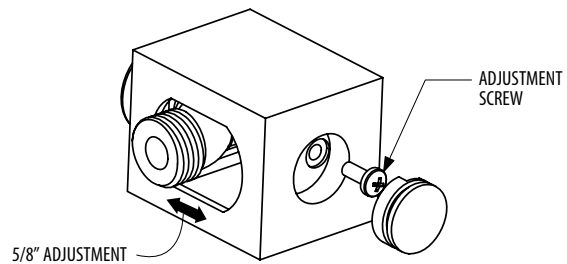

WARRANTY

Residential: Limited lifetime warranty to original purchaser
Commercial: Two years warranty
(Complete warranty available at www.aquabrax.com/warranty)