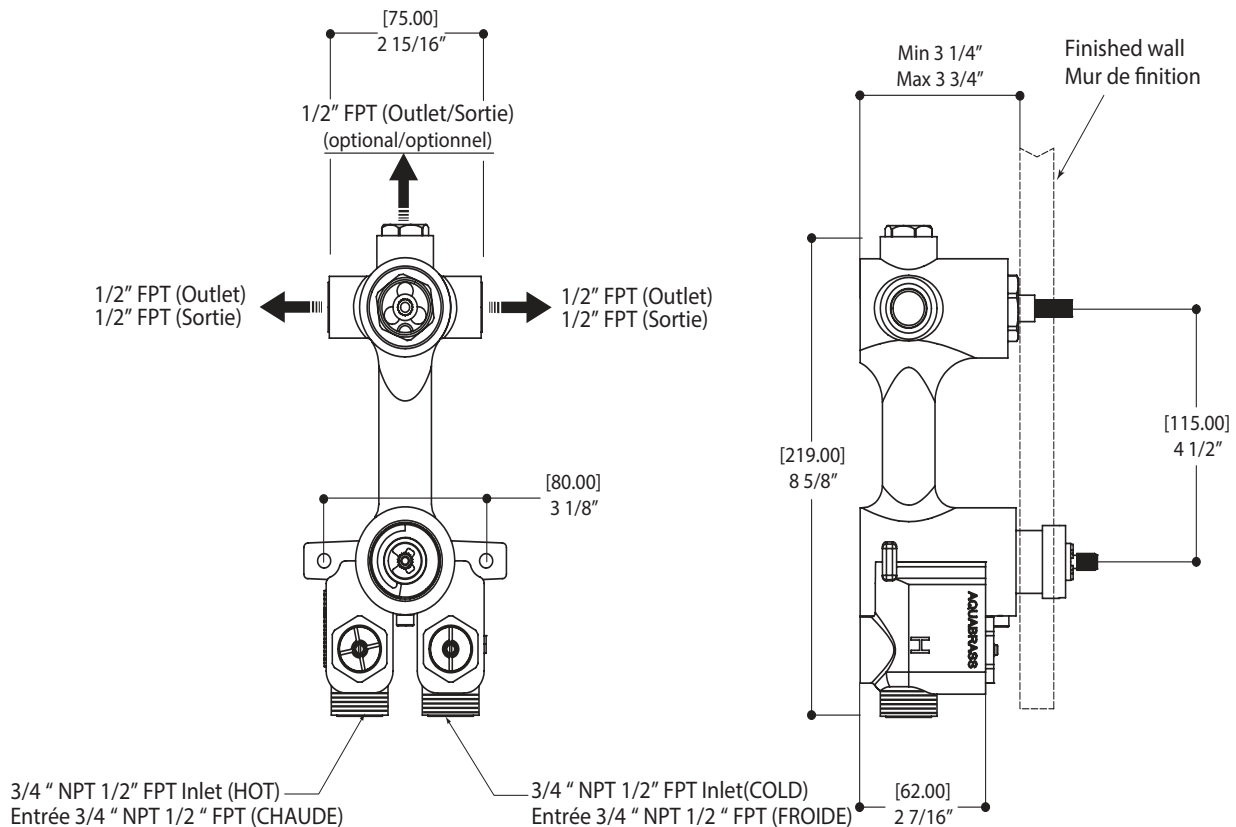

WARRANTY

Residential: Limited lifetime warranty to original purchaser

Commercial: Two years warranty

(Complete warranty available at www.aquabress.com/warranty)