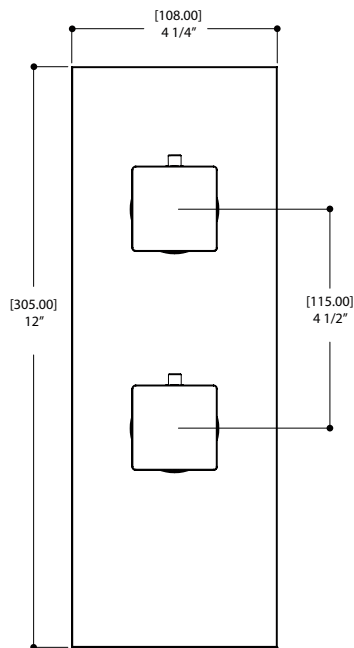

WARRANTY

Residential: Limited lifetime warranty to original purchaser
Commercial: Two years warranty
(Complete warranty available at www.aquabrace.com/warranty)