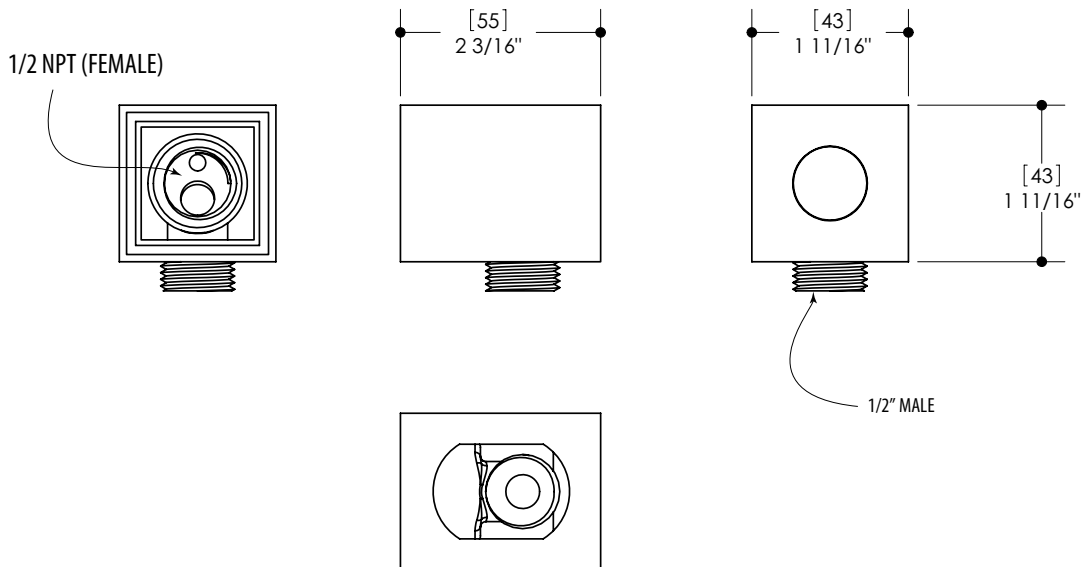

WARRANTY

Residential: Limited lifetime warranty to original purchaser
Commercial: Two years warranty
(Complete warranty available at www.aquabrax.com/warranty)