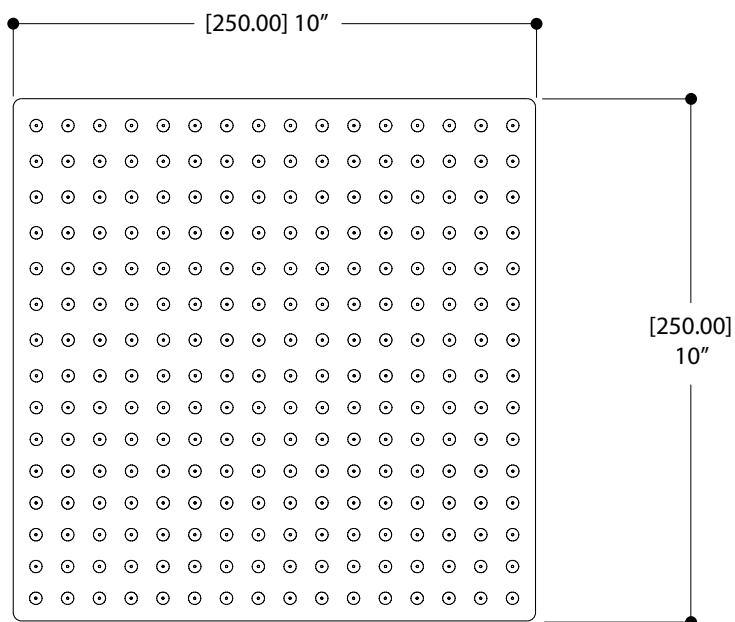

WARRANTY

Residential: Residential: Limited lifetime warranty to original purchaser

commercial: Two years warranty

(Complete warranty available at www.aquabrain.com/warranty)