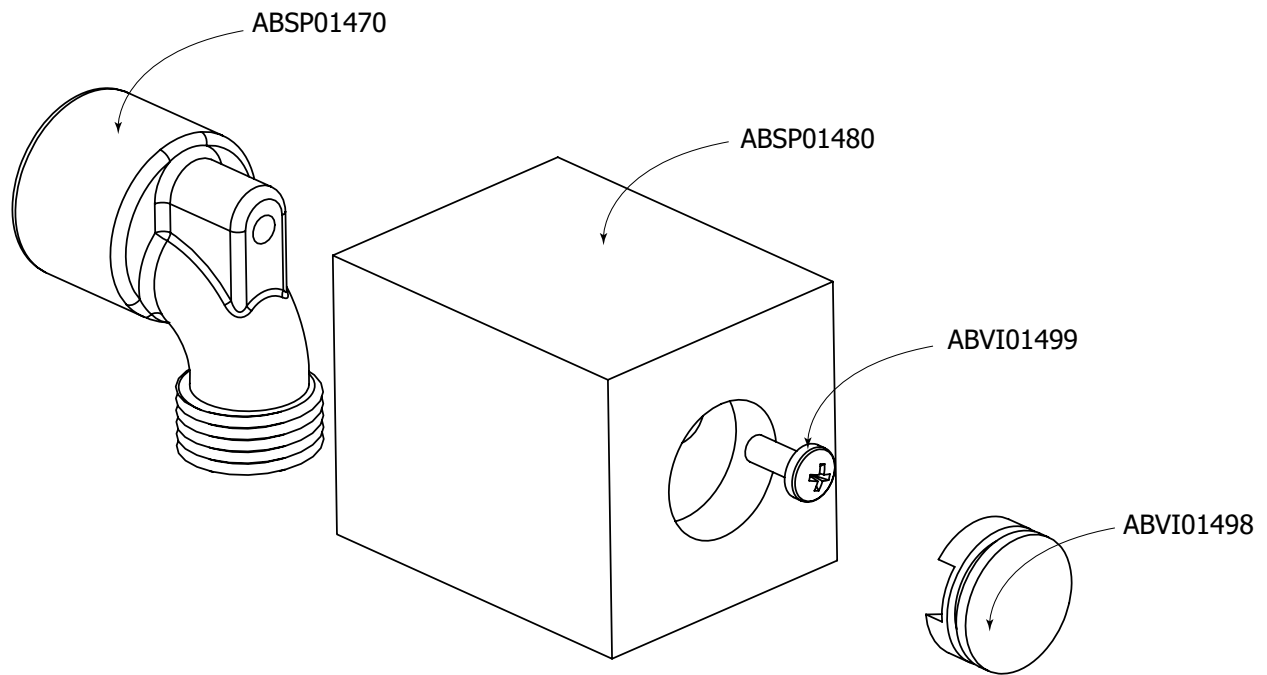

EXPLOSION PARTS