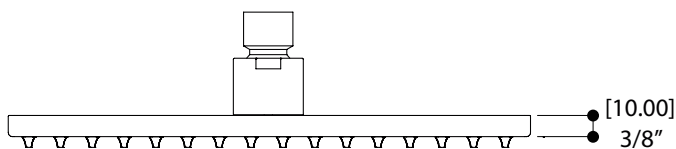

WARRANTY

Residential: Residential: Limited lifetime warranty to original purchaser

commercial: Two years warranty

(Complete warranty available at www.aquabrain.com/warranty)