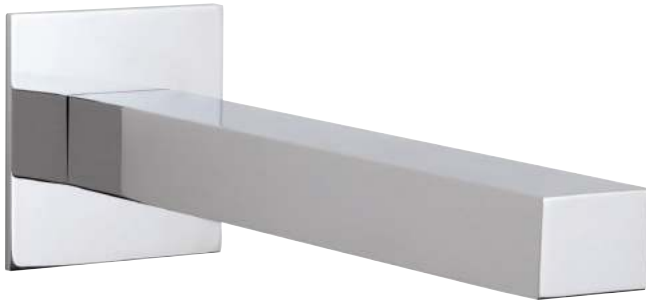

FEATURES

Solid brass construction
1/2" slip-fit connection

FINISHES

Standard
Polished chrome (pc)
Brushed nickel PVD (bnvd)
Electro Black (ebk)
Brushed Gold (bgd)

Custom finishes available

WARRANTY

Résidentielle : Garantie à vie limitée au premier acheteur
Commerciale : 2 ans
(la garantie complète est disponible sur www.aquabrass.com/garantie)