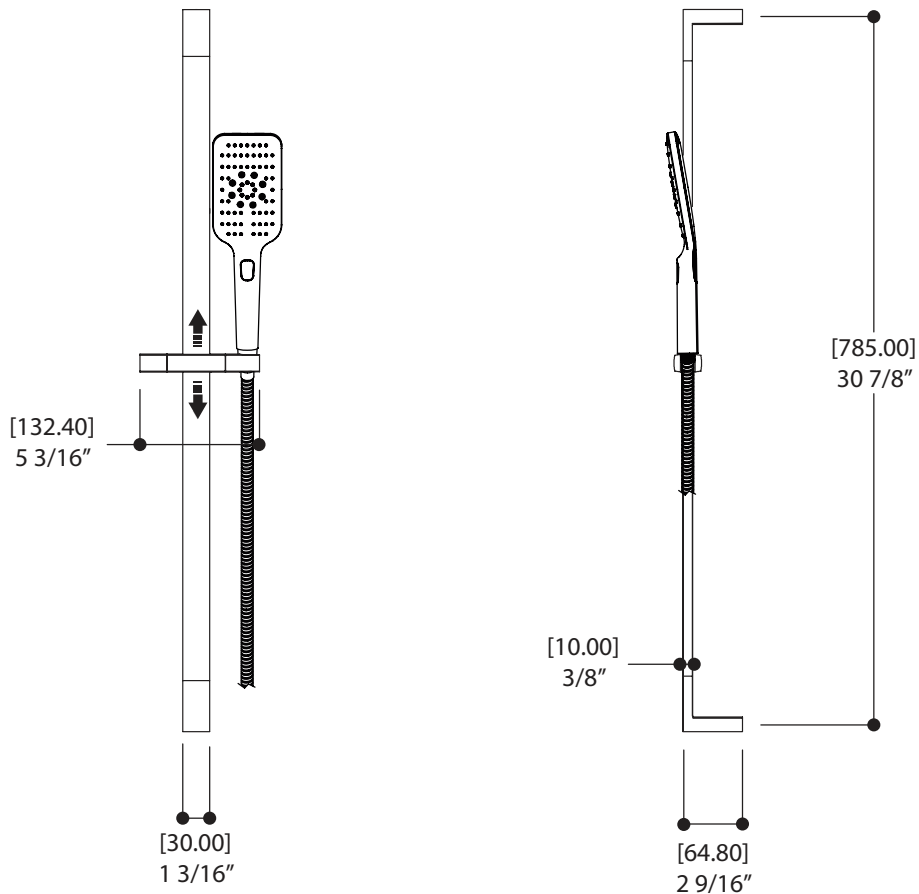

4" square ceiling drop

16" square shower arm & flange

FEATURES

Contemporary style
Solid brass construction
Silicone spray nozzles for easy cleaning
1/2" NPT female connection

Flow rate: 2.5 gpm

FINISHES

Standard

commercial: Two years warranty

(Complete warranty available at www.aquabrain.com/warranty)

FEATURES

Square rail with adjustable sliding hook
 Push button 3 functions: rain, mist, jet
 5' to 6' expandable braided hose

Flow rate: 2.5 gpm
 Height: 31 1/2"

FINISHES

Standard
 Polished chrome (pc)
 Brushed nickel (bn)
 Electro black (ebk)

WARRANTY

Residential: Limited lifetime warranty to original purchaser
 Commercial: Two years warranty
 (Complete warranty available at www.aquabrace.com/warranty)

FEATURES

Thermo insulation body
 5/8" trim adjustment to elbow installation
 1/2" NPT female connection

FINISHES

Standard

Polished chrome (pc)
 Brushed nickel (bn)

Custom

15 Custom finishes available
 (ask your local Aquabrax authorized dealer for details)