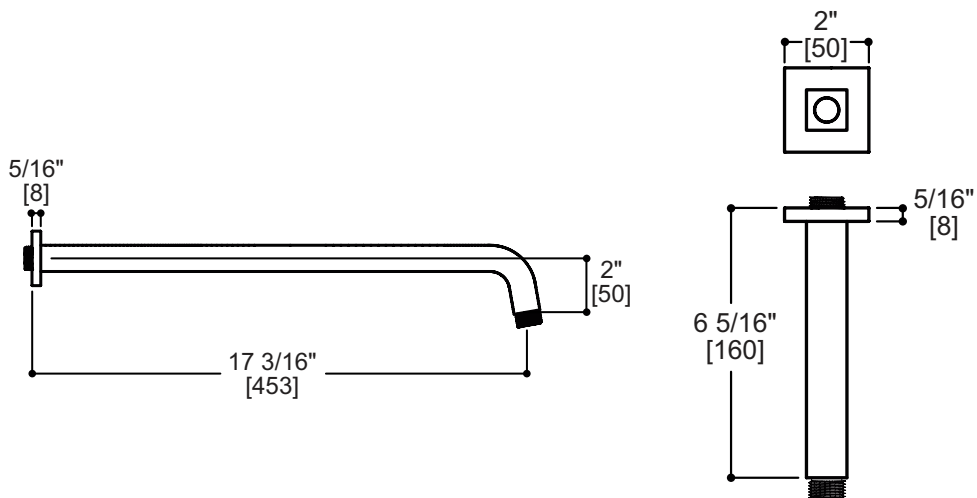

4" square ceiling drop

16" square shower arm & flange

FEATURES

Contemporary style
Solid brass construction
Silicone spray nozzles for easy cleaning
1/2" NPT female connection

Flow rate: 2.5 gpm

FINISHES

Standard