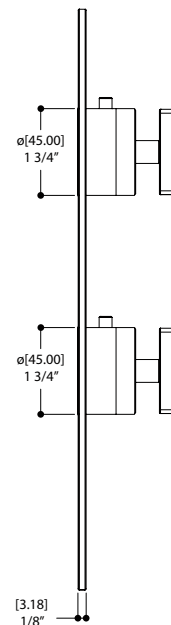

WARRANTY

Residential: Limited lifetime warranty to original purchaser
Commercial: Two years warranty
(Complete warranty available at www.aquabrace.com/warranty)